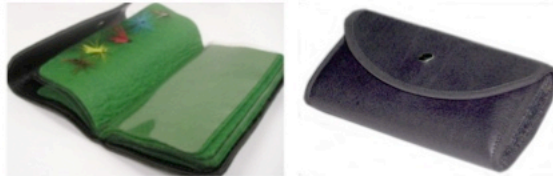

Fisherman's Fly Wallet Style #FFW

A "Must Have" for dedicated fly fisherman! Black Vinyl Wallet with snap closure. Multiple felt pages with soft plastic dividers organize and guard flies. Small enough to carry in a pocket. Vinyl case is water resistant while felt pages keep flies safe and dry.
Size: 7 1/4"W x 4"H