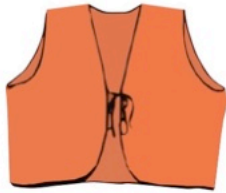

Safety Vests, RR Bags & Accessories

Full Adult Safety Vest
Style #FV-1

Full Adult Vest with front binding ties. Safety certified fabric for brightness in low light conditions. 100% Polyester, washable.