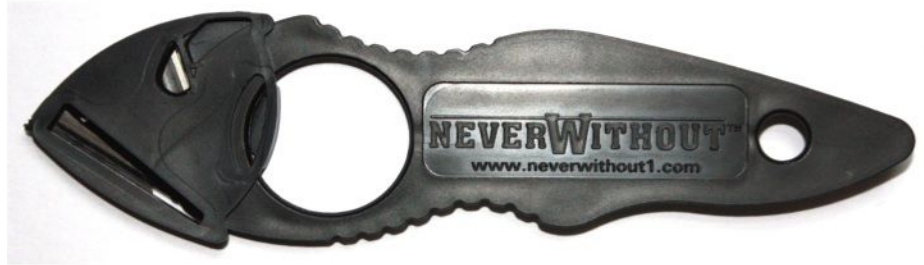

Never be Without essential gear again!

The **lightest** and **sharpest**
sportsmen's knife
available **ANYWHERE!**

NeverWithout knife shown with protective sheath in place

Did you ever have something go completely RIGHT!?

What started as a design for a disposable backup knife in the NeverWithout holder has evolved into so much more!
Wow! This knife has 10,000th inch **surgical grade, heat-treated, stainless steel dual blades.**

- As lightweight as a broad head, only .113 grain
- Includes both straight blade and hook blade
- Ergonomic design fits comfortably in your hand and prevents slippage –
  “Bird Mouth” design makes it impossible to “stab” yourself with the point of the blade –
  Knife design presents the ultimate in cutting power + safety!
- Knife and sheath made from high impact polystyrene.
- Includes a safety sheath for storage